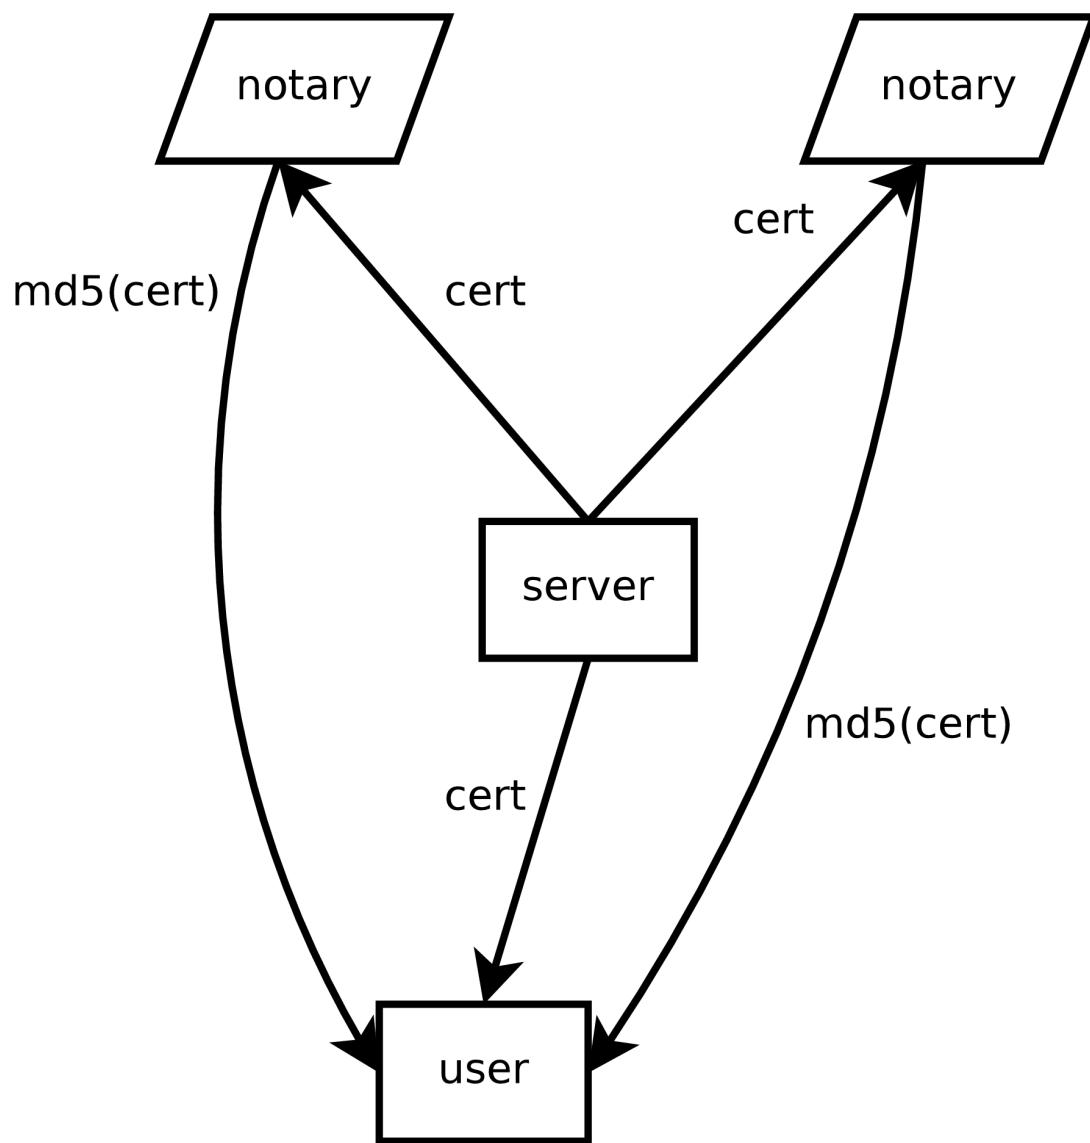

# SSL Observatory

### encrypted.google.com: The browser trusts this site and requires no security exception

Verified: Perspectives has seen this certificate consistently for 18 days, threshold is 0 days